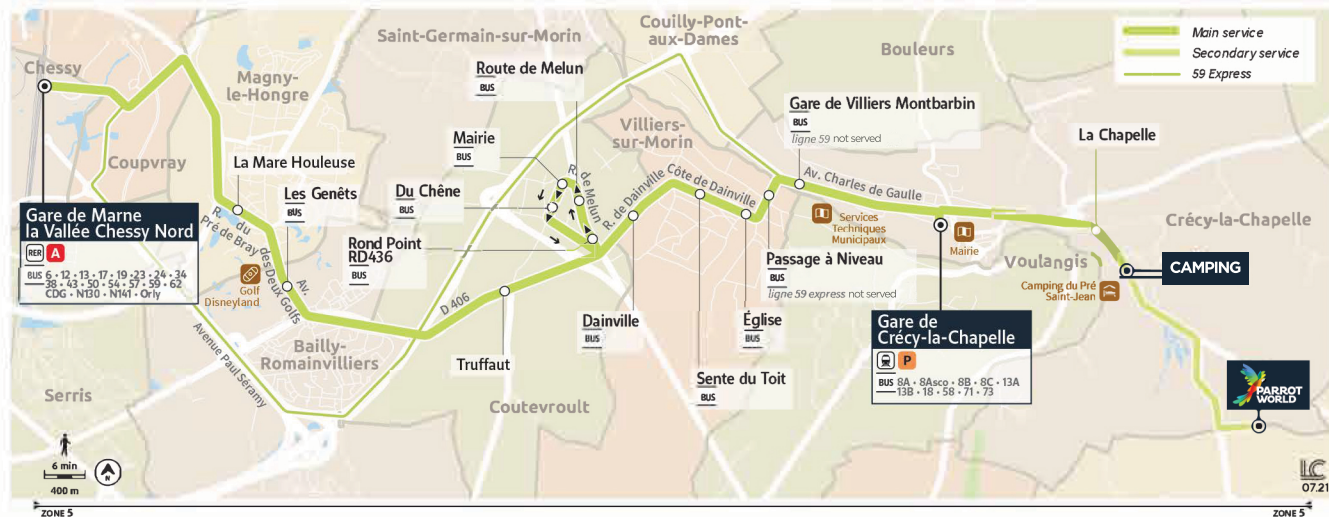

Timetable valid from September 2, 2021 to August 31, 2022

CRÉCY-LA-CHAPELLE

CHESSY

New on your line 59: Parrot World service

FURTHER INFORMATION

Times are calculated under normal traffic conditions and are subject to its vagaries.

59: This line runs all year round

59 Express: This line does not run on Saturdays, Sundays and public holidays.

59 CRÉCY-LA-CHAPELLE → CHESSY

PARROT WORLD STOP SERVED ONLY DURING PERIODS AND HOURS OF OPERATION

Saturday - All year round (except public holidays)

Operating periods		P1	P2
CRÉCY-LA-CHAPELLE	Parrot World	11:56 13:08 14:32 15:27 16:38	17:58 19:16
	La Chapelle	12:00 13:12 14:36 15:31 16:42	18:02 19:20
	Gare de Crécy-La-Chapelle	12:04 13:16 14:40 15:35 16:46	18:06 19:24
VILLIERS-SUR-MORIN	Passage à niveau	12:08 13:20 14:44 15:39 16:50	18:10 19:28
	Église	12:09 13:21 14:45 15:40 16:51	18:11 19:29
	Sente du toit	12:10 13:22 14:46 15:41 16:52	18:12 19:30
	Dainville	12:12 13:24 14:48 15:43 16:54	18:14 19:32
COUTEVROULT	Rond Point RD436 (4 vents)	12:13 13:25 14:49 15:44 16:55	18:15 19:33
	Route de Melun	12:14 13:26 14:50 15:45 16:56	18:16 19:34
	Mairie	12:15 13:27 14:51 15:46 16:57	18:17 19:35
	Du Chêne	12:16 13:28 14:52 15:47 16:58	18:18 19:36
	Truffaut	12:17 13:29 14:53 15:48 16:59	18:19 19:37
BAILLY-ROMAINVILLIERS	Les Genêts	12:20 13:32 14:56 15:51 17:02	18:22 19:40
MAGNY-LE-HONGRE	La Mare Houleuse	12:22 13:34 14:58 15:53 17:04	18:24 19:42
CHESSY	Gare de Marne-La-Vallée Chessy Nord	12:29 13:41 15:05 16:00 17:11	18:31 19:49
Train name		UPUS TERI	UPUS UPUS TETE
RER A to Paris		12:35 13:45 15:15 16:05 17:15	18:35 20:00